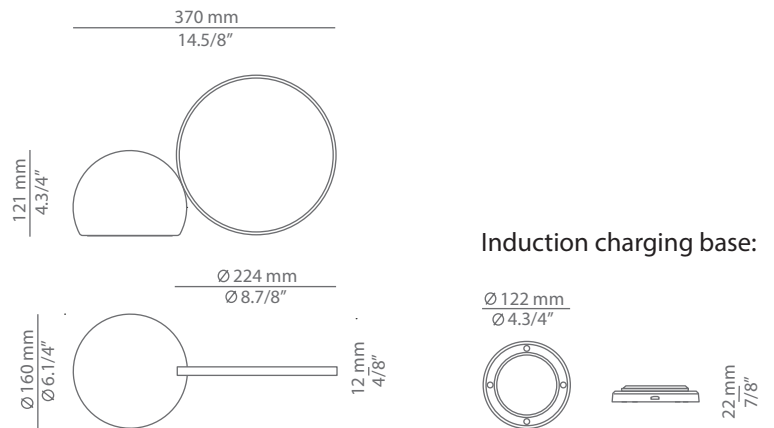

Product includes

Code	Description
M-3727X	1 Circ battery light
671000044	1 induction charging base kit

SPECIAL REQUIREMENTS

Custom finishes and versions

Alternate lamping, versions and finishes available for projects. Consult our offices.

Special instructions