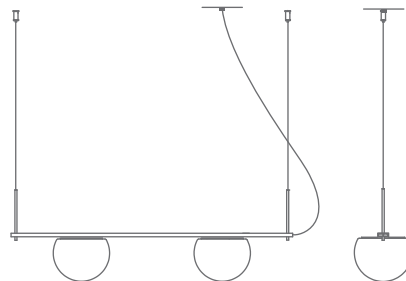

Lamp facing down