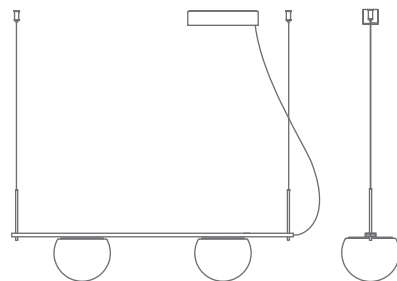

Lamp facing down