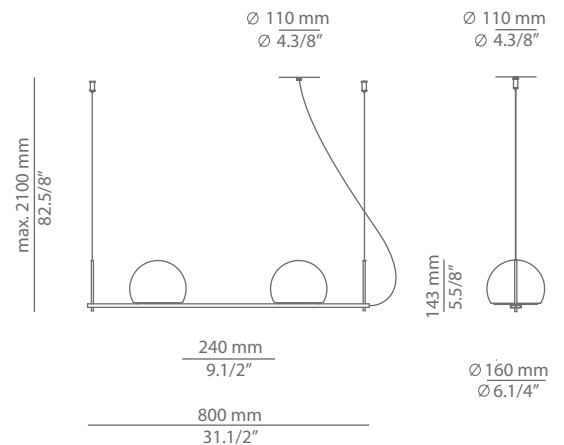

Lamp facing up

SPECIAL REQUIREMENTS

Custom finishes and versions

Alternate lamping, versions and finishes available for projects. Consult our offices.

Special instructions