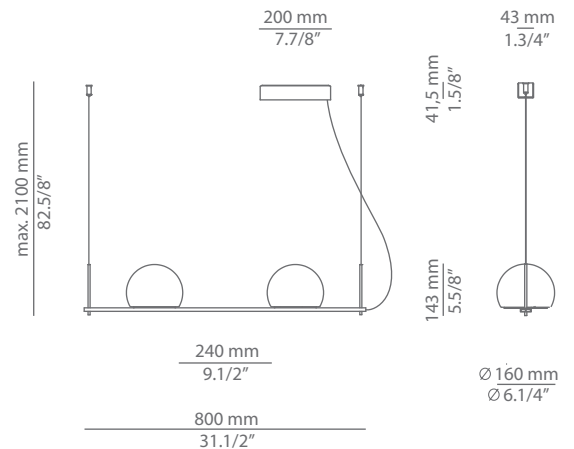

Lamp facing up

SPECIAL REQUIREMENTS

Custom finishes and versions

Alternate lamping, versions and finishes available for projects. Consult our offices.

Special instructions

ESTILUZ, S.A.
Carretera d'Ogassa, s/n
17860 Sant Joan de les Abadesses
T+34 972 720 125
F+34 972 720 796

estiluz@estiluz.com
www.estiluz.com